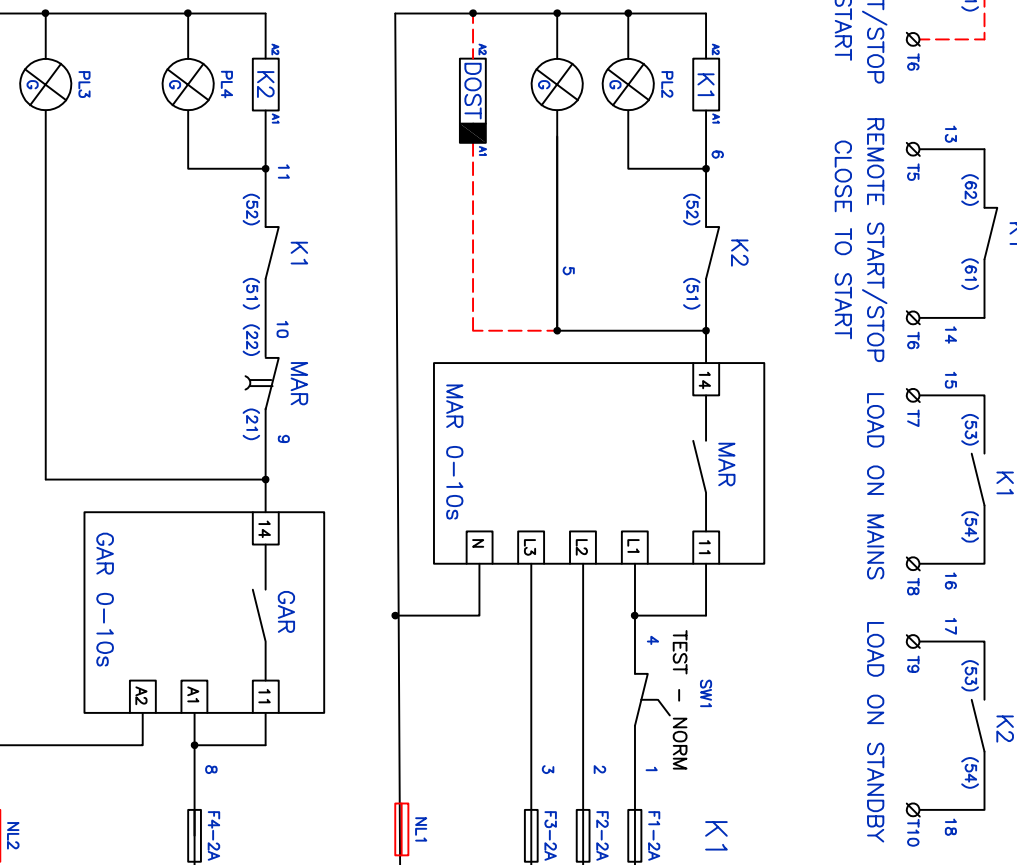

LOAD ON MAINS AVAILABLE
 MAINS AVAILABLE
 OPTIONAL DELAY ON START TIMER

TITLE STANDARD CC AUTO TRANSFER SWITCH 4 POLE

ISSUE		FOR APPROVAL		MODIFICATION		JDR		08/11/19		CAD REF.		S-CCATS4P		THE COPYRIGHT OF THIS DOCUMENT IS THE PROPERTY OF MERTECH SWITCHBOARDS LTD. NO PART OF THE CONTENTS SHALL BE PRODUCED WITHOUT THE EXPRESS WRITTEN PERMISSION OF MERTECH		SCALE		DRAWN		DATE		CHKD		DATE		mertech-ats MERTECH HOUSE HASTINGS ST, LUTON. TEL: 01582 422622 mail@mertech.co.uk	
A						JDR				CAD REF.		S-CCATS4P				JDR		31-07-18								DRG. No. WD S-CCATS4P - C1	